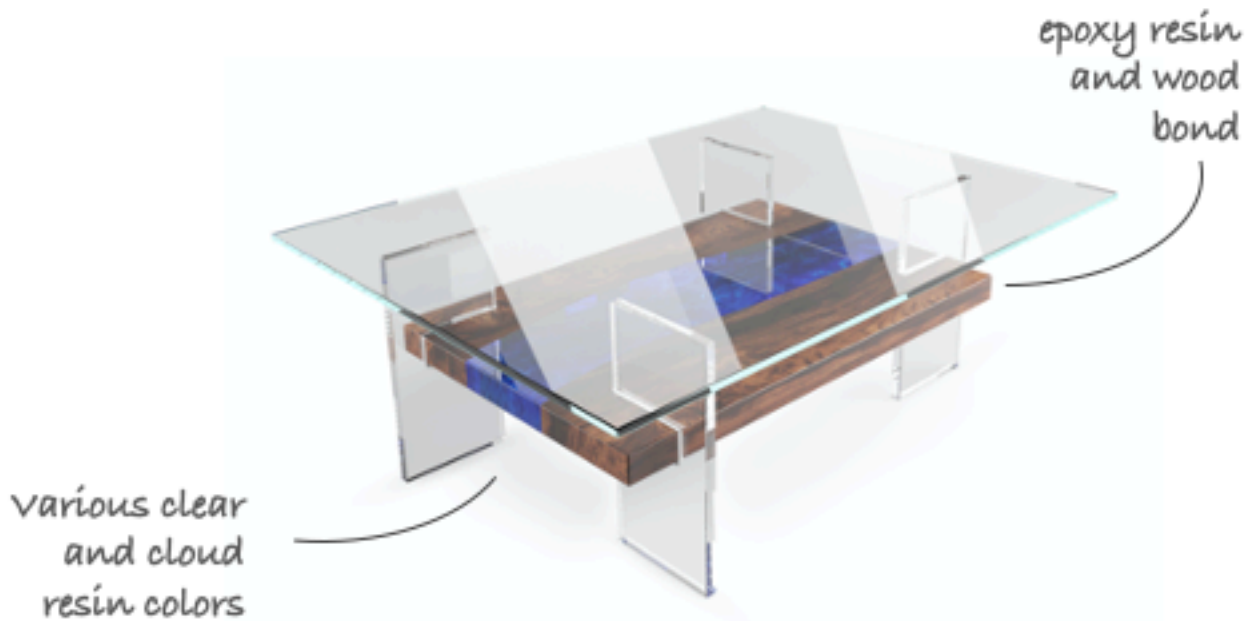

ORGANICCA

KUADRO KAWA COFFEE TABLE

KUADRO KAWA COFFEE TABLE

48L x 36"W x 16"H
1.5" thick wood-epoxy river shelf
1" lucite legs

* custom sizes available

ORGANICCA

OrganiccaFurniture.com
yoko@zokagroup.com
adrian@zokagroup.com
www.zokagroup.com
@organicca | @zokagroup